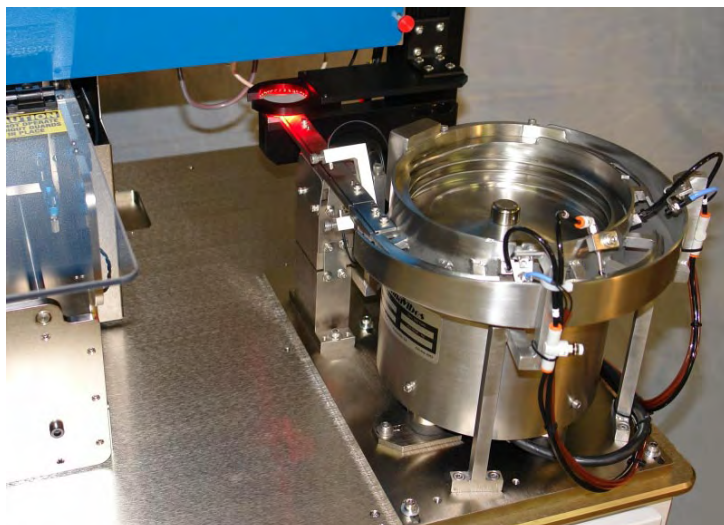

**Bowl feeder on Model 900
with MEMS magnetic & thermal testing**

**Bowl feeder on Model 900
with MEMS vibration testing**

Bowl feeder with machine vision at dead nest pickup site

Options & Details

Bowl feeder with quad pickup at indexed dead nest

Quad pickup at indexed dead nest—closeup

Devices at orientation sensor

Quick-dump device comeout

C-Track device inverter—closeup

C-Track device inverter