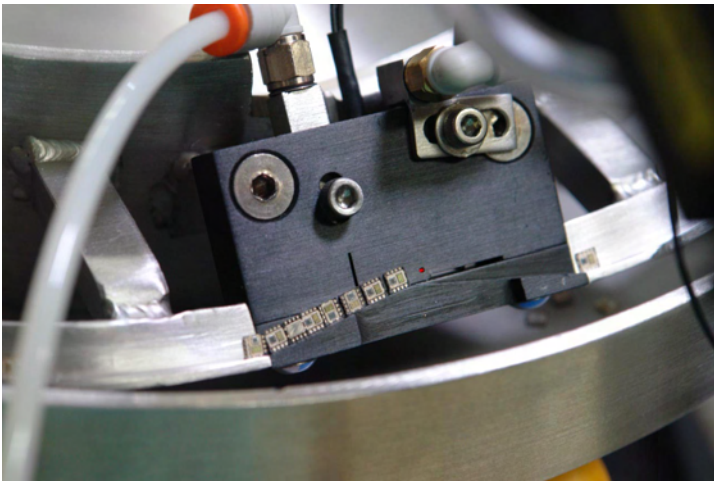

**Bowl feeder on Model 900
with MEMS magnetic & thermal testing**

**Bowl feeder on Model 900
with MEMS vibration testing**

Bowl feeder with machine vision at dead nest pickup site

Options & Details

Bowl feeder with quad pickup at indexed dead nest

Quad pickup at indexed dead nest—closeup

Devices at orientation sensor

Quick-dump device comeout

C-Track device inverter—closeup

C-Track device inverter