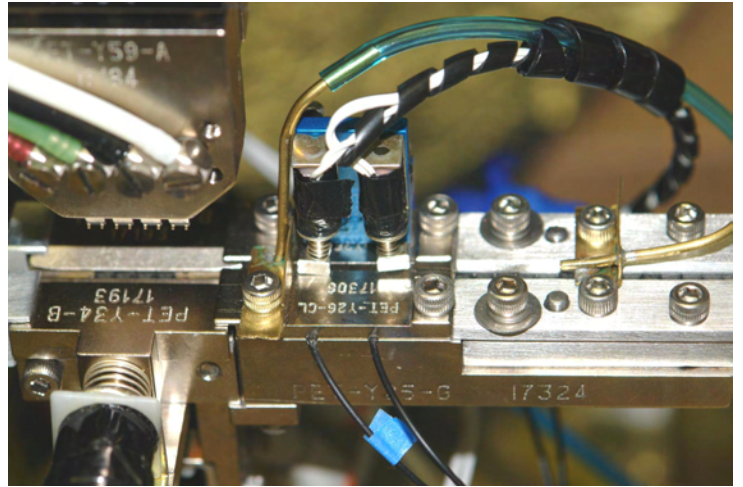

**Bowl feeder on Model 900
with MEMS magnetic & thermal testing**

**Bowl feeder on Model 900
with MEMS vibration testing**

Bowl feeder with machine vision at dead nest pickup site

Options & Details

Bowl feeder with quad pickup at indexed dead nest

Quad pickup at indexed dead nest—closeup

Devices at orientation sensor

Quick-dump device comeout

C-Track device inverter—closeup

C-Track device inverter