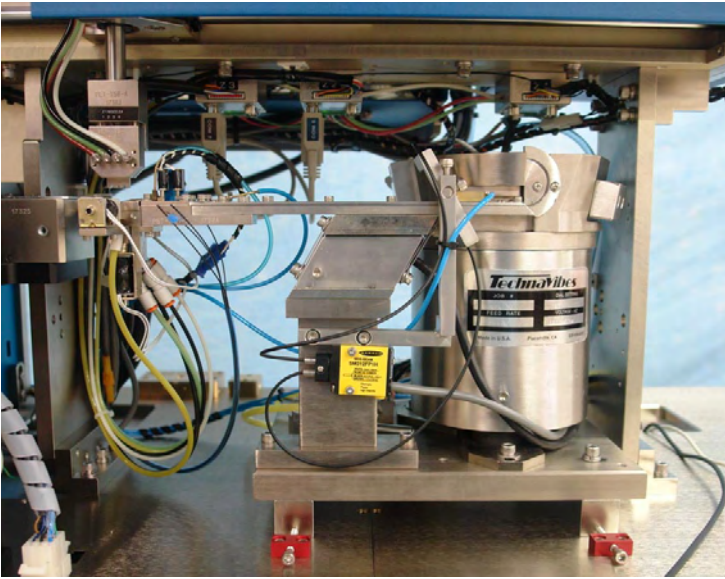

**Bowl feeder on Model 900
with MEMS magnetic & thermal testing**

**Bowl feeder on Model 900
with MEMS vibration testing**

Bowl feeder with machine vision at dead nest pickup site

Options & Details

Bowl feeder with quad pickup at indexed dead nest

Quad pickup at indexed dead nest—closeup

Devices at orientation sensor

Quick-dump device comeout

C-Track device inverter—closeup

C-Track device inverter