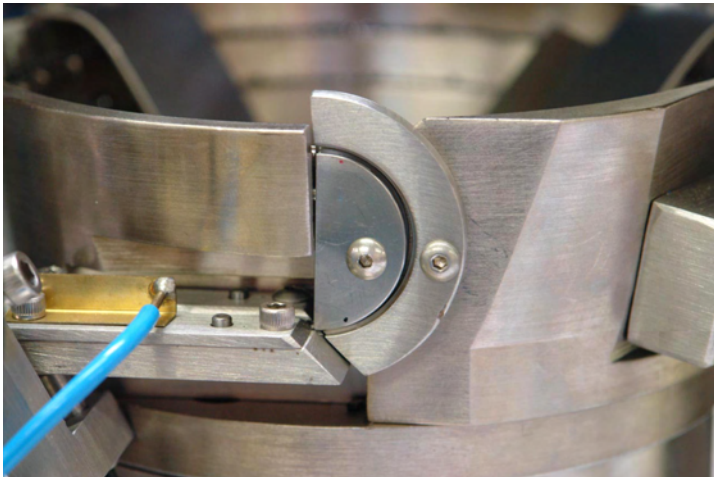

**Bowl feeder on Model 900
with MEMS magnetic & thermal testing**

**Bowl feeder on Model 900
with MEMS vibration testing**

Bowl feeder with machine vision at dead nest pickup site

Options & Details

Bowl feeder with quad pickup at indexed dead nest

Quad pickup at indexed dead nest—closeup

Devices at orientation sensor

Quick-dump device comeout

C-Track device inverter—closeup

C-Track device inverter