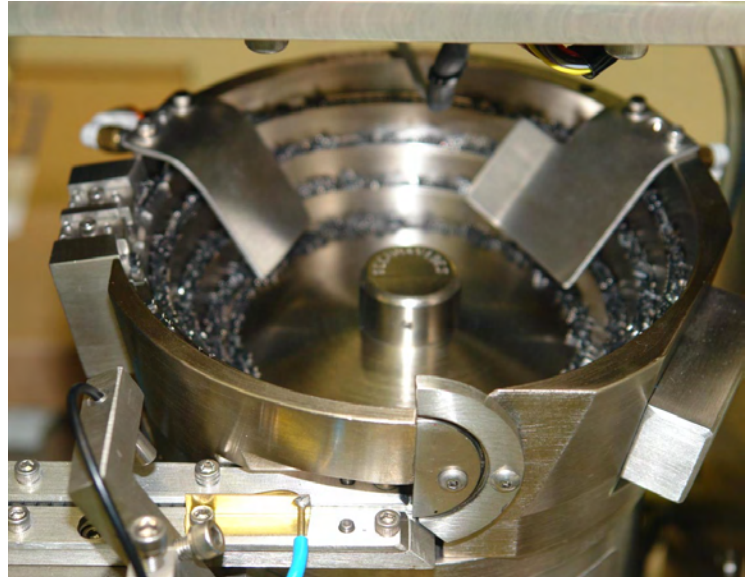

**Bowl feeder on Model 900
with MEMS magnetic & thermal testing**

**Bowl feeder on Model 900
with MEMS vibration testing**

Bowl feeder with machine vision at dead nest pickup site

Options & Details

Bowl feeder with quad pickup at indexed dead nest

Quad pickup at indexed dead nest—closeup

Devices at orientation sensor

Quick-dump device comeout

C-Track device inverter—closeup

C-Track device inverter