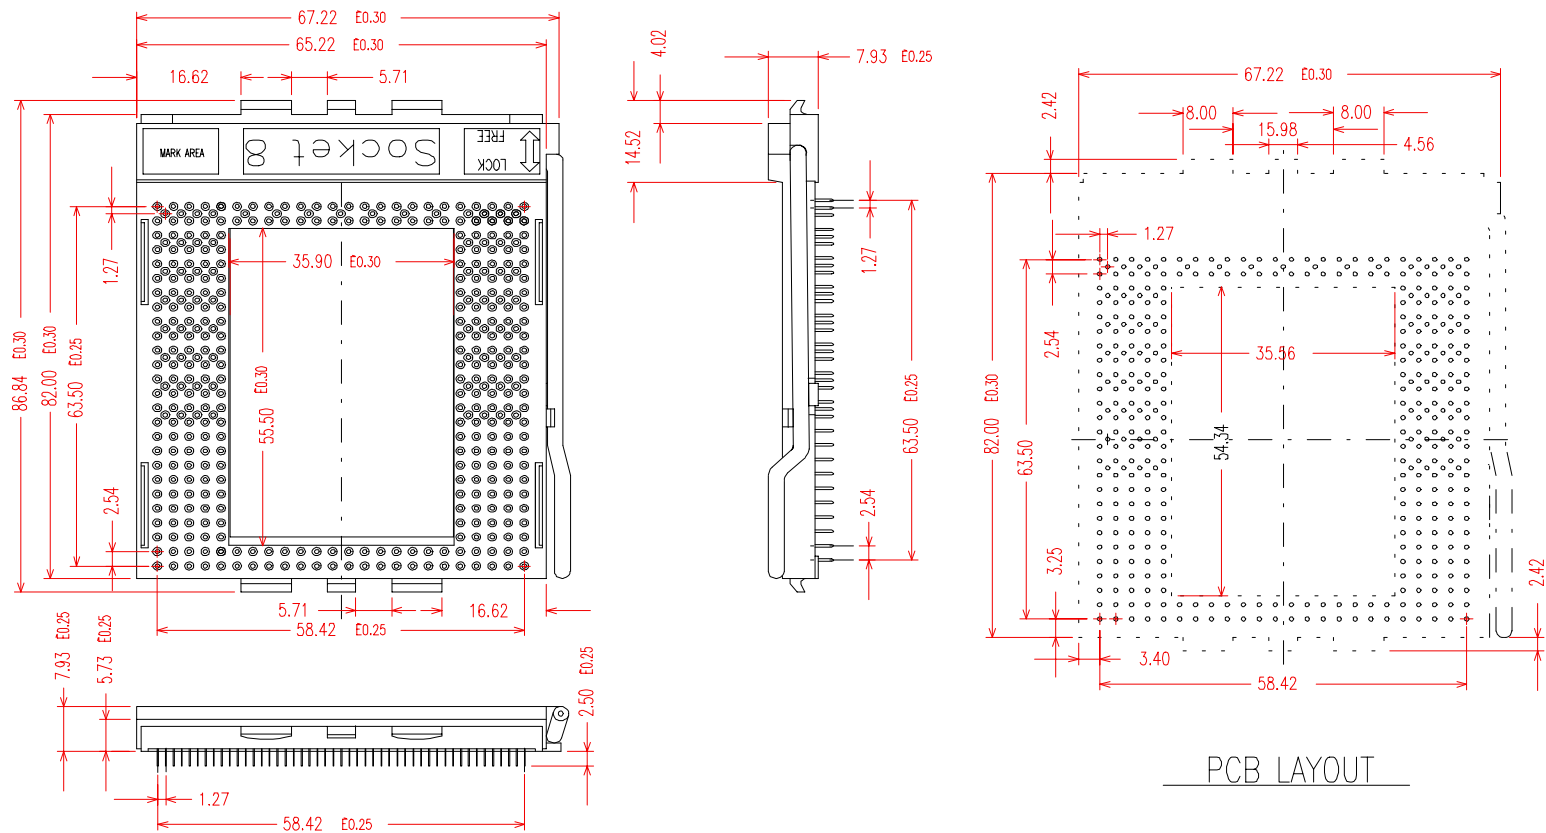

# CUSTOMER DRAWING ONLY

<b>Drawn By:</b> LJ H	<b>Checked By:</b> HH	<b>Material:</b> Insulator: LCP; Handle: Stainless Steel; Contacts: Phosphor Bronze	<b>Chupond America, Inc.</b> 6168 Greenhill Road, New Hope, PA 18938 USA
<b>Drawn:</b> 9/10/96	<b>Scale:</b> None	<b>Plating:</b> 20μ" Au over 50μ" Ni minimum	<b>TITLE:</b> SOCKET 8 FOR PENTIUM PRO®
<b>Released:</b> 9/10/96	Sheet 1 of 1	<b>Tolerances:</b> +/- 0,125mm; +/- 0,13mm; and +/- 2°	<b>ENG. #:</b> <span style="font-size: 1.2em; font-weight: bold;">06844-26387</span> <span style="float: right;">Rev. G</span>