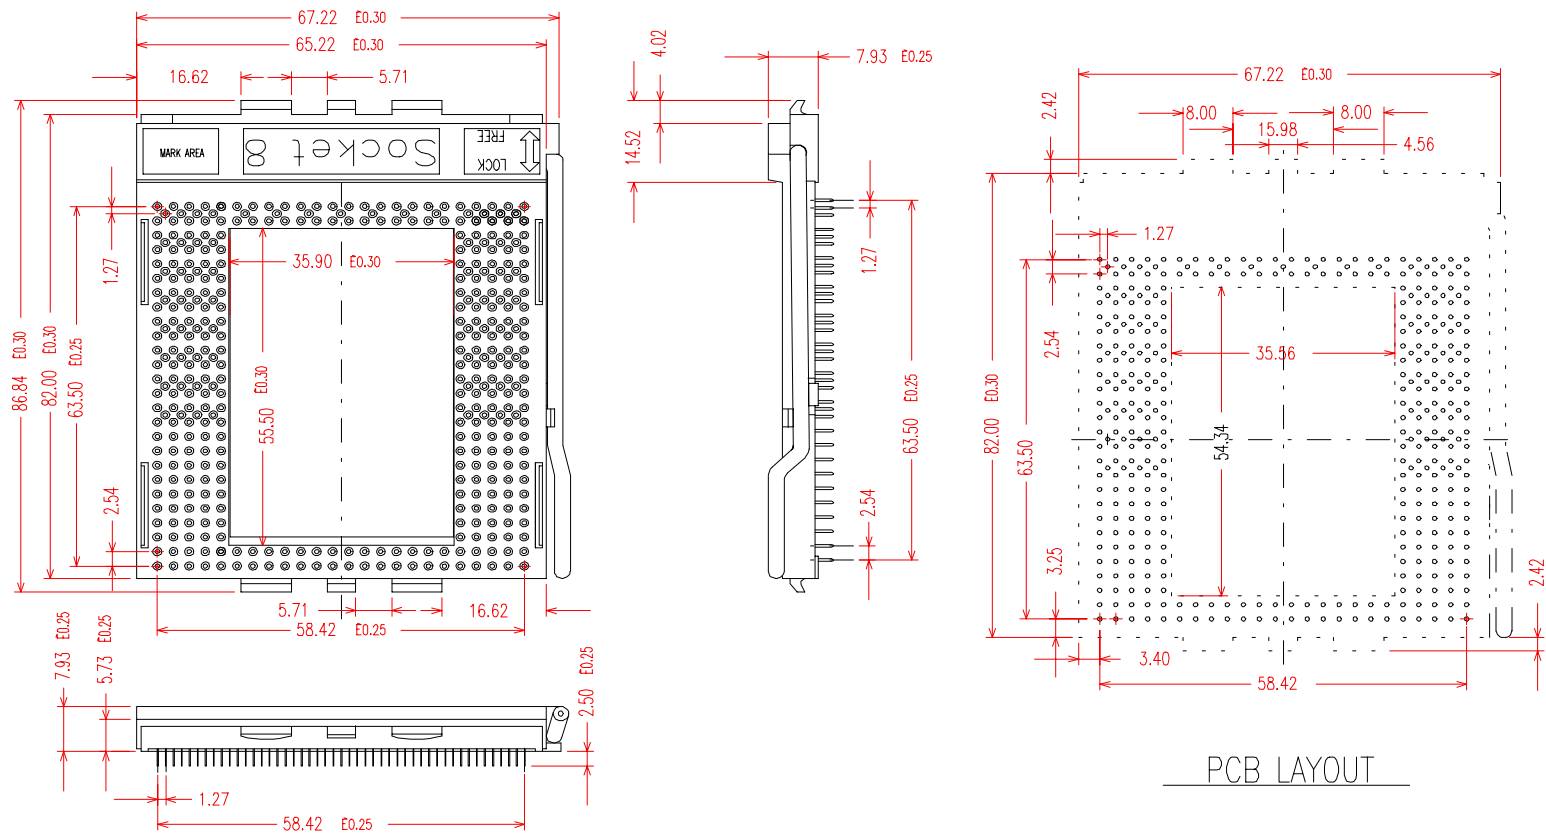

CUSTOMER DRAWING ONLY

Drawn By: LJ H	Checked By: HH	Material: Insulator: LCP; Handle: Stainless Steel; Contacts: Phosphor Bronze	Chupond America, Inc. 6168 Greenhill Road, New Hope, PA 18938 USA
Drawn: 9/10/96	Scale: None	Plating: 20μ" Au over 50μ" Ni minimum	TITLE: SOCKET 8 FOR PENTIUM PRO®
Released: 9/10/96	Sheet 1 of 1	Tolerances: +/- 0,125mm; +/- 0,13mm; and +/- 2°	ENG. #: 06844-26387 Rev. G