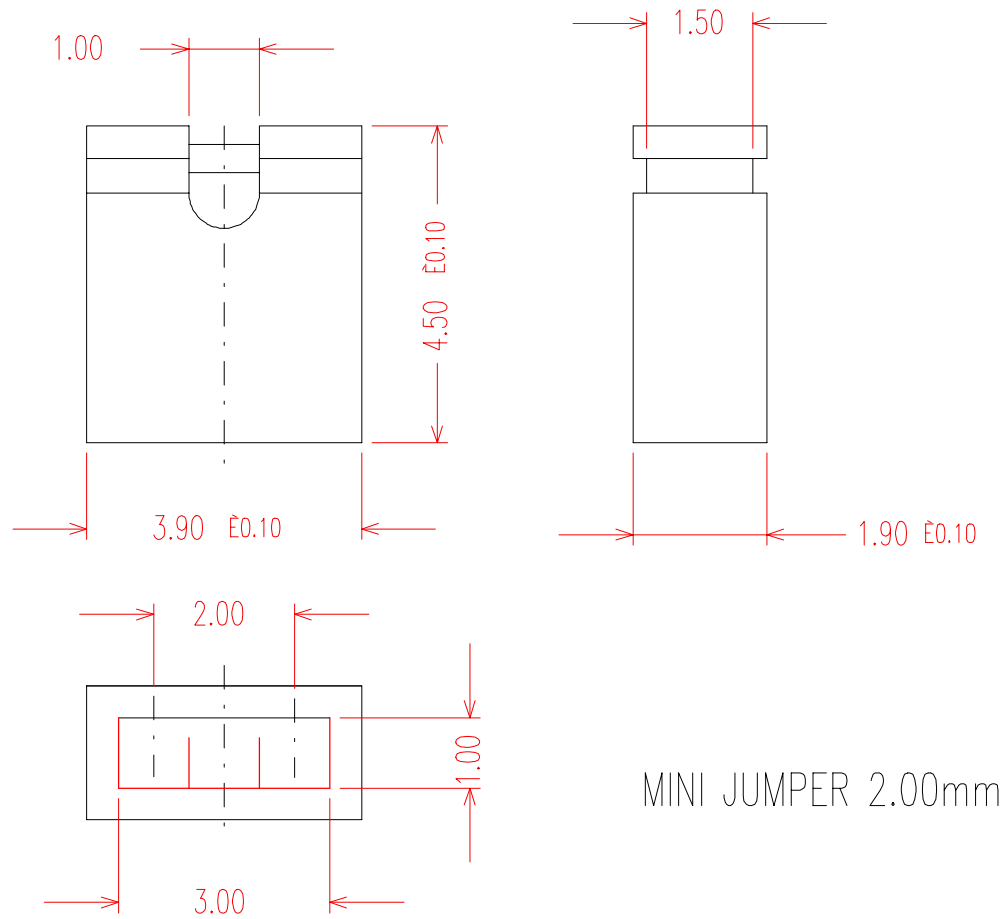

CUSTOMER DRAWING ONLY

MINI JUMPER 2.00mm

Drawn By: LJ, H	Checked By: PFR	Material: Insulator: PBT Contacts: Phosphor Bronze	Chupond America, Inc. 6168 Greenhill Road, New Hope, PA 18938
Drawn: 9/24/94	Scale: None	Plating: Flash Au over Ni	TITLE: MINI JUMPER 2.00mm PITCH
Released: 9/24/94	Sheet 1 of 1	Tolerances: ± 0.125mm; ± 0.25mm; and ±2°	ENG. #: 0501-X-X-XX-X-X Rev.