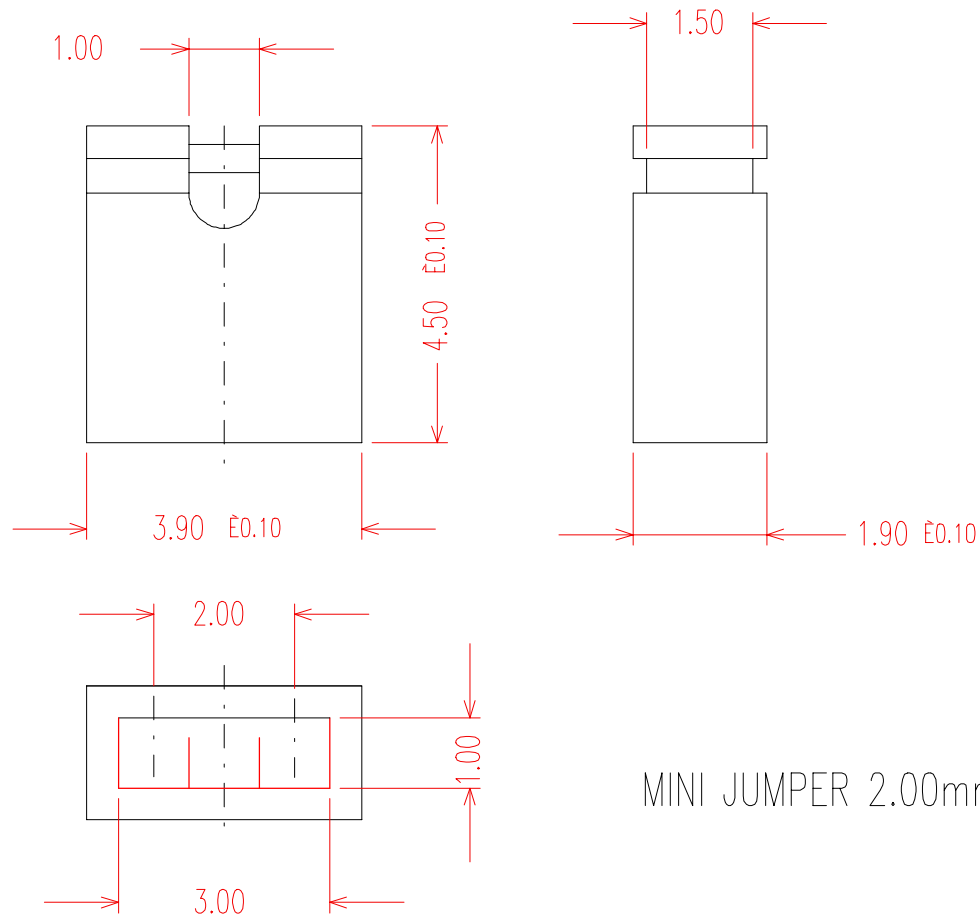

CUSTOMER DRAWING ONLY

MINI JUMPER 2.00mm

Drawn By: LJ, H	Checked By: PFR	Material: Insulator: PBT Contacts: Phosphor Bronze	Chupond America, Inc. 6168 Greenhill Road, New Hope, PA 18938	
Drawn: 9/24/94	Scale: None	Plating: Flash Au over Ni	TITLE: MINI JUMPER 2.00mm PITCH	
Released: 9/24/94	Sheet 1 of 1	Tolerances: ± 0.125mm; ± 0.25mm; and ±2°	ENG. #: 0501-X-X-XX-X-X	Rev.