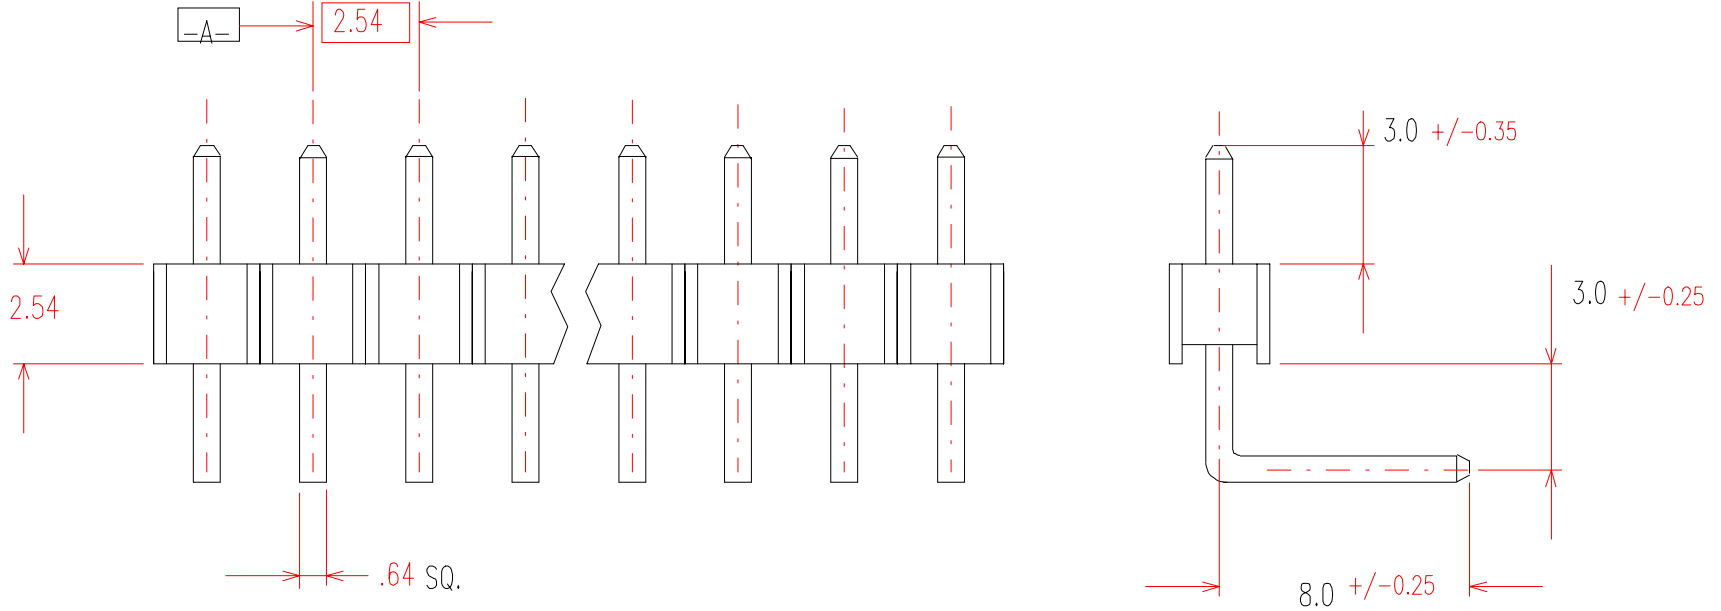

CUSTOMER DRAWING ONLY

Drawn By: LJ, H	Checked By: PFR	Material: Glass-filled Polyester UL94V-0 Pins: Phosphor Bronze	Chupond America, Inc. 6168 Greenhill Rd., New Hope, PA 18938-9630, USA	
Drawn: 05/25/95	Scale: None	Plating: Flash Au		TITLE: SINGLE ROW R/A PIN
Released: 05/25/95	Sheet 1 of 1	Tolerances: ± 0.125mm; ± 0.25mm; and ±2°		ENG. #: 0300-1-XX-R-05 Rev. (XX = NUMBER OF PINS)