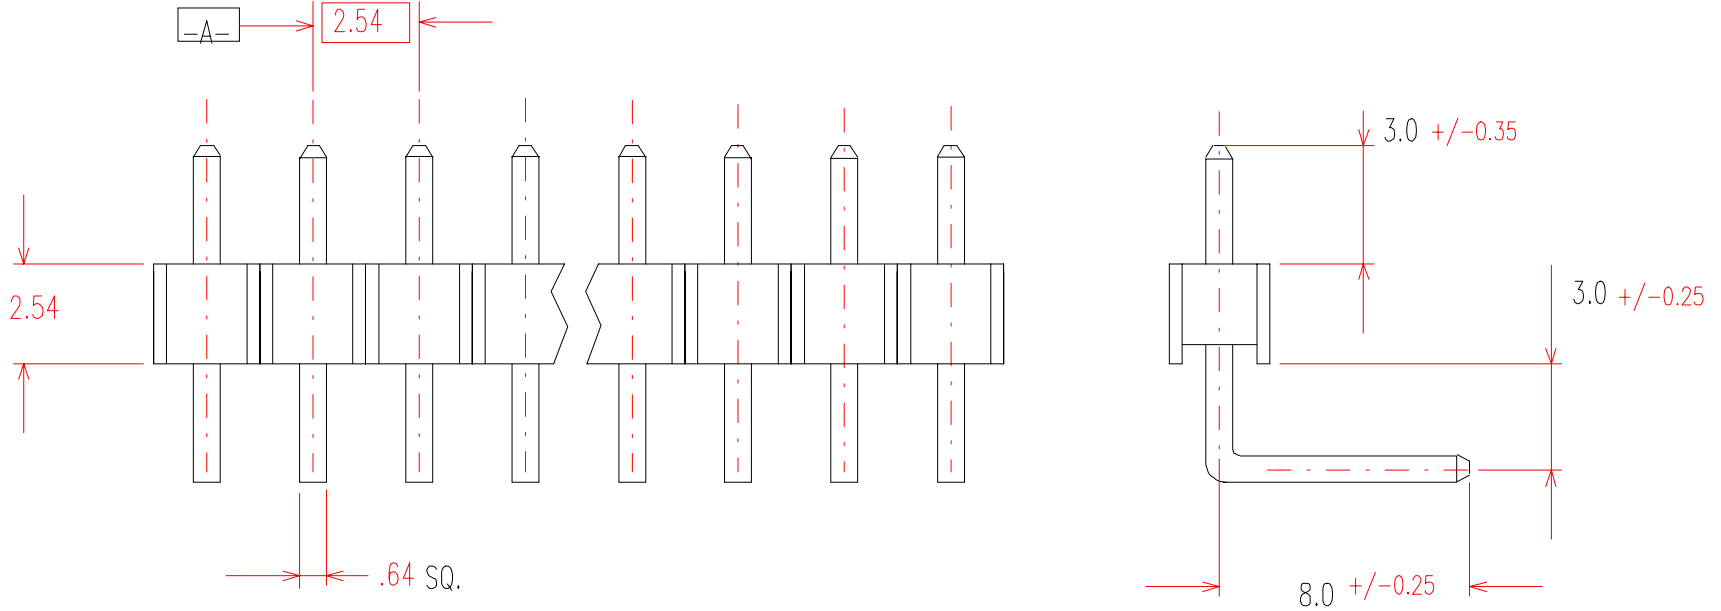

**CUSTOMER DRAWING ONLY**

<b>Drawn By:</b> LJ, H	<b>Checked By:</b> PFR	<b>Material:</b> Glass-filled Polyester UL94V-0 <b>Pins:</b> Phosphor Bronze	<b>Chupond America, Inc.</b> 6168 Greenhill Rd., New Hope, PA 18938-9630, USA	
<b>Drawn:</b> 05/25/95	<b>Scale:</b> None	<b>Plating:</b> Flash Au		<b>TITLE:</b> <b>SINGLE ROW R/A PIN</b>
<b>Released:</b> 05/25/95	Sheet 1 of 1	<b>Tolerances:</b> ± 0.125mm; ± 0.25mm; and ±2°		<b>ENG. #:</b> <b>0300-1-XX-R-05</b> <b>Rev.</b> (XX = NUMBER OF PINS)